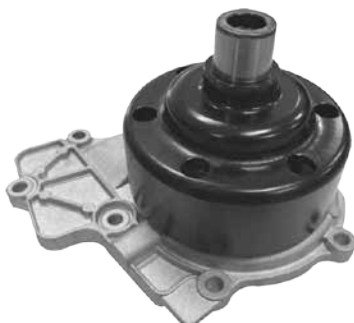

MB	Sprinter 311 / 313 / 415 / 515	2.1 CDI Eletrônico OM651.955 / OM651.956	13/...

SWP164