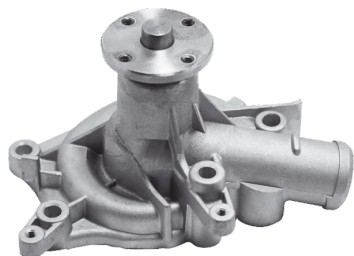

SWP162

MITSUBISHI	Triton	2.4 16V Flex 4G64	13/...

SWP163