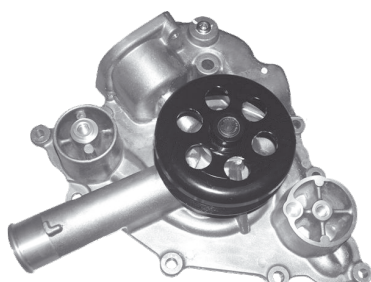

CHRYSLER	300C	5.7 V8	05/10
CHRYSLER	300C	6.1 V8	05/10
DODGE	Charger	5.7 V8	06/10
DODGE	Charger	6.1 V8	06/10
JEEP	Grand Cherokee	5.7 V8	05/10
JEEP	Grand Cherokee	6.1 V8	05/10